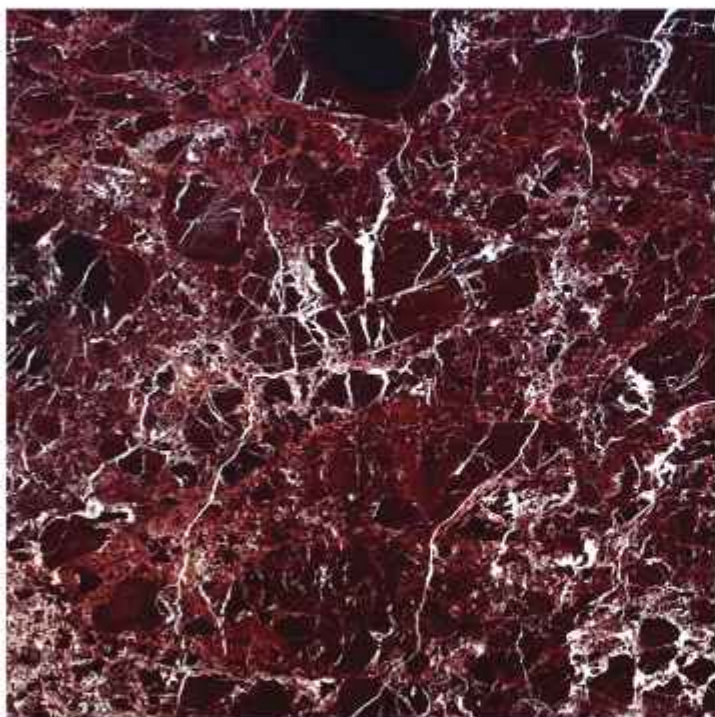

ZSA-M8
CALACATTA GREEN